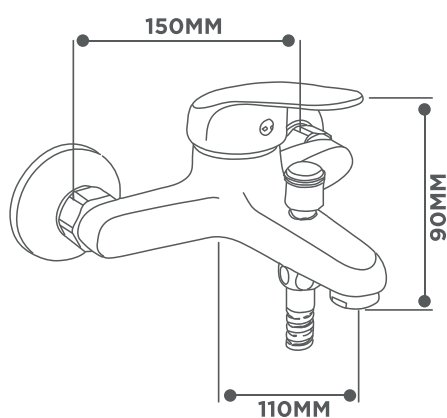

Bath

Basin mixer

Monocomando
lavatorio

KR-AQ200-LA

GROSS WEIGHT: XX KG

Bide mixer

Monocomando
para bide

KR-AQ200-BI

GROSS WEIGHT: XX KG

Bath

Shower mixer

Monocomando
ducha

KR-AQ200-DE

GROSS WEIGHT: XX KG

Kitchen

Kitchen faucet

Monocomando
cocina

KR-AC200-CO.1

GROSS WEIGHT: 0,47 KG

Kitchen faucet

Monocomando
cocina

KR-AQ200-PA

GROSS WEIGHT: XX KG

Kitchen

Kitchen faucet

Grifería 2 llaves
para pared

KR-MO2100-CR

GROSS WEIGHT: XX KG

Kitchen faucet

Grifería 2 llaves
cocina

KR-MO2200-CR

GROSS WEIGHT: XX KG