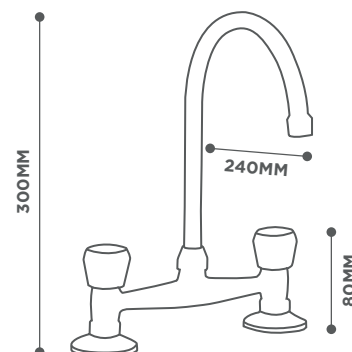

Bath

Basin mixer

Monocomando
lavatorio

KR-AQ200-LA

GROSS WEIGHT: XX KG

Bide mixer

Monocomando
para bide

KR-AQ200-BI

GROSS WEIGHT: XX KG

Bath

Shower mixer

Monocomando
ducha

KR-AQ200-DE

GROSS WEIGHT: XX KG

Kitchen

Kitchen faucet

Kitchen faucet

Grifería 2 llaves
para pared

KR-MO2100-CR

GROSS WEIGHT: XX KG

Kitchen faucet

Grifería 2 llaves
cocina

KR-MO2200-CR

GROSS WEIGHT: XX KG

Kitchen

Kitchen faucet

Monocomando
para pared

KR-AC3000-CR

GROSS WEIGHT: XX KG