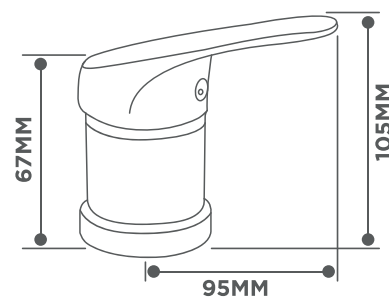

Bath

Basin mixer

Monocomando
lavatorio

KR-AQ200-LA

GROSS WEIGHT: XX KG

Bide mixer

Monocomando
para bide

KR-AQ200-BI

GROSS WEIGHT: XX KG

Bath

Shower mixer

Monocomando
ducha

KR-AQ200-DE

GROSS WEIGHT: XX KG

Kitchen

Kitchen faucet