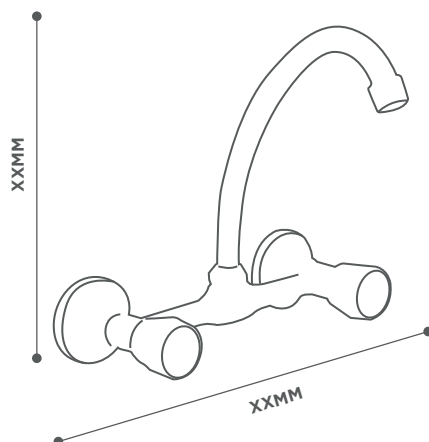

Bath

Basin mixer

Monocomando
lavatorio

KR-AQ200-LA

GROSS WEIGHT: XX KG

Bide mixer

Monocomando
para bide

KR-AQ200-BI

GROSS WEIGHT: XX KG

Bath

Shower mixer

Monocomando
ducha

KR-AQ200-DE

GROSS WEIGHT: XX KG

Kitchen

Kitchen faucet

Monocomando
cocina

KR-AC200-CO.1

GROSS WEIGHT: 0,47 KG

Kitchen faucet

Monocomando
cocina

KR-AQ200-PA

GROSS WEIGHT: XX KG

Kitchen

Kitchen faucet

Grifería 2 llaves
para pared

KR-MO2100-CR

GROSS WEIGHT: XX KG

Kitchen faucet

Grifería 2 llaves
cocina

KR-MO2200-CR

GROSS WEIGHT: XX KG