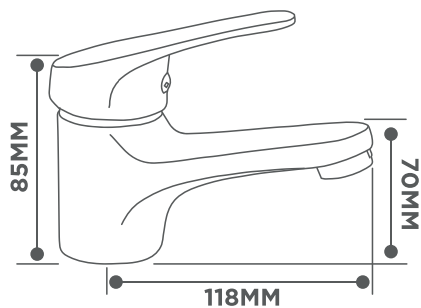

Bath

Basin mixer

Monocomando
lavatorio

KR-AQ200-LA

GROSS WEIGHT: XX KG

Bide mixer

Monocomando
para bide

KR-AQ200-BI

GROSS WEIGHT: XX KG

Bath

Shower mixer

Monocomando
ducha

KR-AQ200-DE

GROSS WEIGHT: XX KG

Kitchen

Kitchen faucet