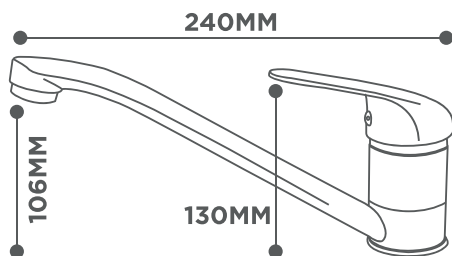

Bath

Basin mixer

Monocomando
lavatorio

KR-AQ200-LA

GROSS WEIGHT: XX KG

Bide mixer

Monocomando
para bide

KR-AQ200-BI

GROSS WEIGHT: XX KG

Bath

Shower mixer

Monocomando
ducha

KR-AQ200-DE

GROSS WEIGHT: XX KG

Kitchen

Kitchen faucet

Monocomando
cocina

KR-AC200-CO.1

GROSS WEIGHT: 0,47 KG

Kitchen faucet

Monocomando
cocina

KR-AQ200-PA

GROSS WEIGHT: XX KG

Kitchen